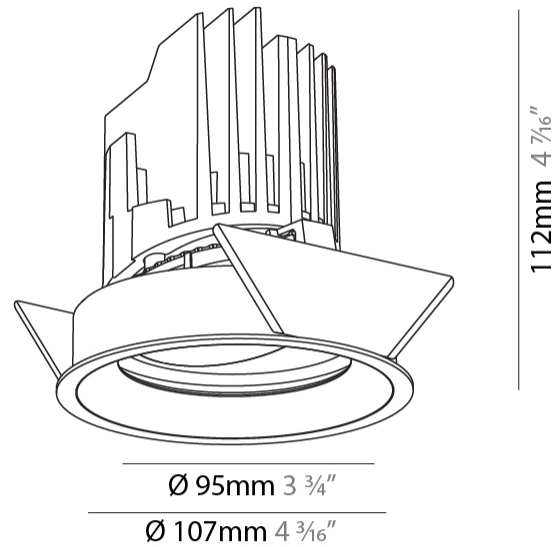

GENERAL

Series: Bioniq
 Subseries: Bioniq Round Adjustable
 Brand: Prolicht
 Division: Architectural
 Mounting Type: Recessed
 Mounting Location: Ceiling
 Subcategory: Downlight

PHYSICAL

Shape: Round
 Diameter (mm): 107
 Diameter (in): 4 3/16
 Height (mm): 112
 Height (in): 4 7/16
 Ceiling Thickness (mm): 10 / 12.5 / 15
 Ceiling Thickness (in): 3/8 or 1/2 or 9/16
 Min. Recessing Depth (mm): 130
 Min. Recessing Depth (in): 5 1/8
 Light Distribution: Adjustable / Downlight
 Weight (kg): 0.47
 Weight (lbs): 1.04
 Fixture Finish: SSR / BKV / CWI / CRY / HAB / UFT / ITA / RUA / FTG / MYG / LOD / PUS / FRO / FUP / KIA / POP / BLS / SPG / MEY / GOH / GUM / CHC / COM / ABZ / JAG / OBR / MOS / ROR
 Fixture Material: Aluminum Die Cast
 Cut-out Measurements: 98mm / 3 7/8"

OPTICAL

Reflector°: 10
 Adjustability: Rotational 355°; Tilt 30°

RATINGS AND CERTIFICATIONS

Certified By: Certified for North American Standards
 IP rating: IP20

BIONIQ ROUND ADJUSTABLE RECESSED

A35224-

PROJECT	_____
TYPE	_____
SPECIFIER	_____
QUANTITY	_____
DATE	_____

GENERAL

Series: Bioniq
 Subseries: Bioniq Round Adjustable
 Brand: Prolight
 Division: Architectural
 Mounting Type: Recessed
 Mounting Location: Ceiling
 Subcategory: Downlight

PHYSICAL

Shape: Round
 Diameter (mm): 107
 Diameter (in): 4 3/16
 Height (mm): 112
 Height (in): 4 7/16
 Ceiling Thickness (mm): 10 / 12.5 / 15
 Ceiling Thickness (in): 3/8 or 1/2 or 9/16
 Min. Recessing Depth (mm): 130
 Min. Recessing Depth (in): 5 1/8
 Light Distribution: Adjustable / Downlight
 Weight (kg): 0.47
 Weight (lbs): 1.04
 Fixture Finish: SSR / BKV / CWI / CRY / HAB / UFT / ITA / RUA / FTG / MYG / LOD / PUS / FRO / FUP / KIA / POP / BLS / SPG / MEY / GOH / GUM / CHC / COM / ABZ / JAG / OBR / MOS / ROR
 Fixture Material: Aluminum Die Cast
 Cut-out Measurements: 98mm / 3 7/8"